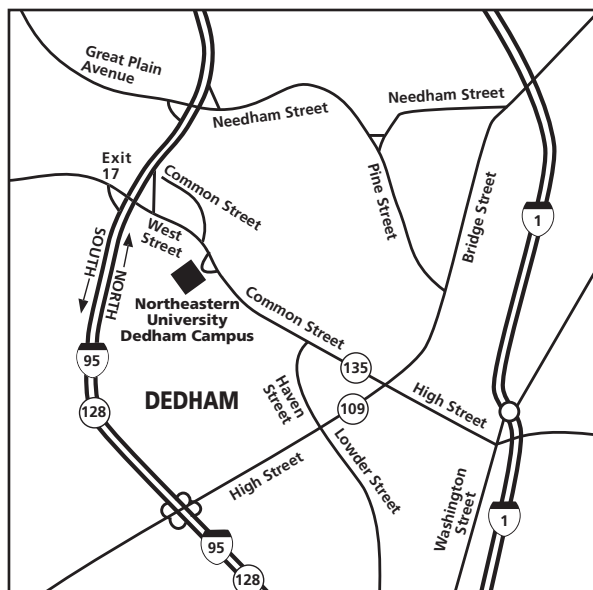

Dedham Campus

370 Common Street

Directions

Going South on Rte. 128, take Rte. 135, Exit #17. Turn right at end of ramp and follow Common St. to campus on the right.

Going North on Rte. 128, take Rte. 135, Exit #17. Turn left at end of ramp and follow Common St. to campus.